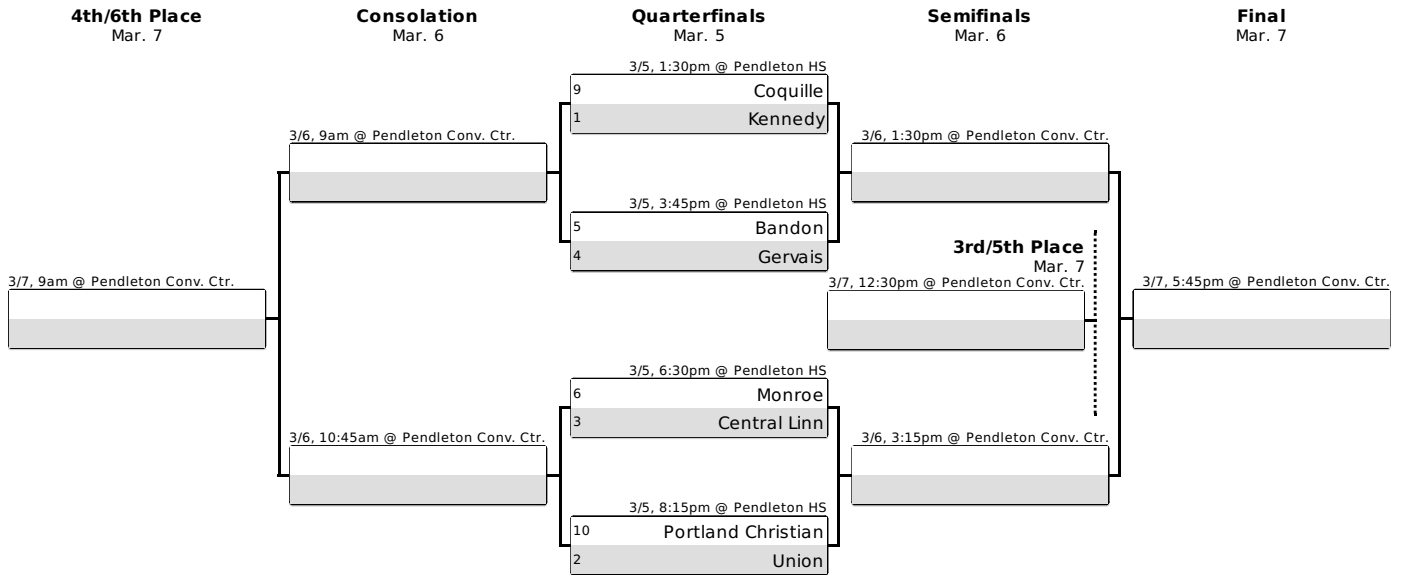

2020 OSAA / OnPoint Community Credit Union 2A Girls Basketball State Championship

March 5-7, Pendleton Convention Center / Pendleton HS

Round 1
Feb. 28

2/28, 6pm	
16 Heppner 26	1 Kennedy 64
2/28, 6pm	
9 Coquille 55	8 Vernonia 51

OT

2/28, 7pm	
12 Faith Bible 43	5 Bandon 56
2/28, 6pm	
13 Stanfield 35	4 Gervais 58

Round 1
Feb. 28

2/28, 7pm	
29 Colton 14	33 Central Linn 3
2/28, 6pm	
37 Enterprise 11	40 Monroe 6

2/29, 2pm	
42 Portland Christian 10	35 Lost River 7
2/28, 6pm	
31 Lakeview 15	65 Union 2

The team with the better Adjusted Playoff Ranking (APR) shall be the designated home team (bottom team in the matchup).