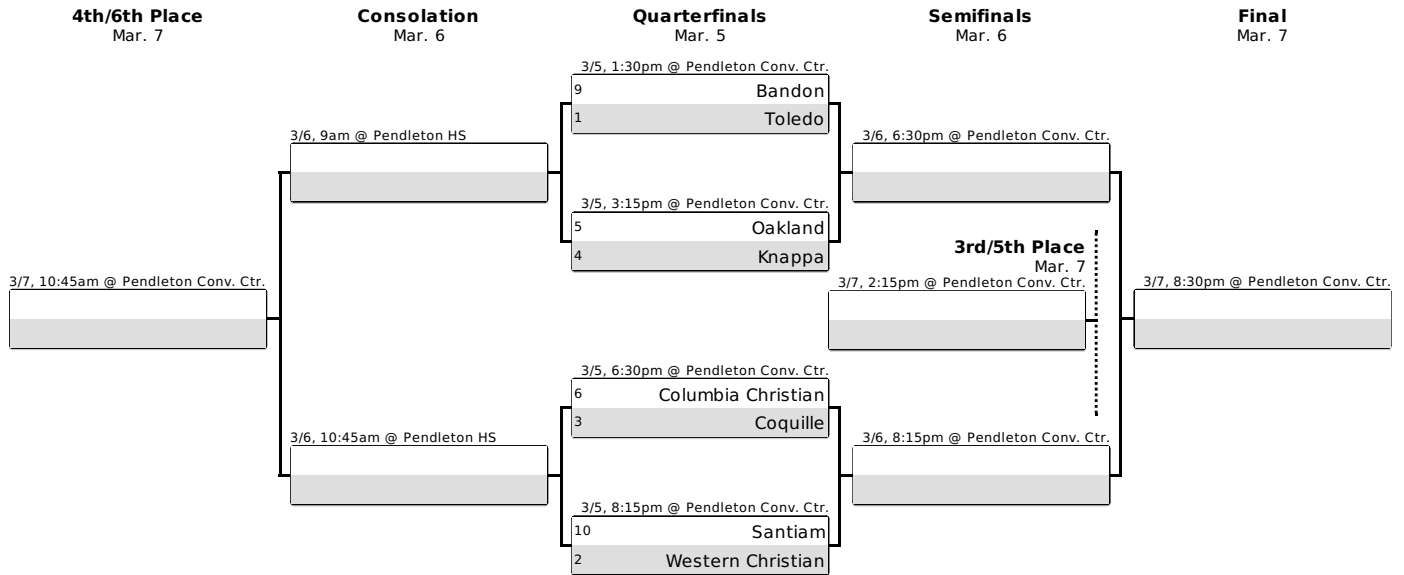

2020 OSAA / OnPoint Community Credit Union 2A Boys Basketball State Championship

March 5-7, Pendleton Convention Center / Pendleton HS

Round 1
Feb. 29

2/29, 6pm	
16 Sheridan	46
1 Toledo	72

2/29, 7pm	
9 Bandon	58
8 Pilot Rock	48

2/29, 6pm	
12 Kennedy	45
5 Oakland	67

2/29, 6pm	
13 Jefferson	52
4 Knappa	76

Round 1
Feb. 29

2/29, 5pm	
55 Grant Union	14
68 Coquille	3

2/28, 6pm	
36 Butte Falls / Crater L...	11
69 Columbia Christian	6

2/29, 4pm	
56 Santiam	10
44 Lost River	7

2/29, 5:30pm	
52 Mannahouse Christia..	15
79 Western Christian	2

The team with the better Adjusted Playoff Ranking (APR) shall be the designated home team (bottom team in the matchup).